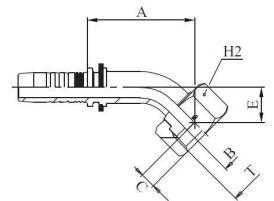

M22443

HEMBRA ORFS CODO 45° - SAE J516 / ISO 12151-1 (TUERCA LIBRE)

| REF. | DIÁMETROS DE MANGUERA | | | ROSCAS | DIMENSIONES | | | | |
|--------------|-----------------------|----------|--------|---------------|-------------|------|------|------|----|
| | DN | Pulgadas | Tamaño | | T | B | A | C | E |
| M22443-04-04 | 6 | 1/4" | - 04 | 9/16" - 18 | 4,0 | 31,0 | 8,2 | 10,5 | 17 |
| M22443-04-06 | 6 | 1/4" | - 04 | 11/16" - 16 | 7,0 | 31,0 | 9,5 | 10,5 | 22 |
| M22443-05-06 | 8 | 5/16" | - 05 | 11/16" - 16 | 7,0 | 34,0 | 9,5 | 10,5 | 22 |
| M22443-06-06 | 10 | 3/8" | - 06 | 11/16" - 16 | 7,0 | 32,5 | 9,5 | 11,0 | 22 |
| M22443-06-08 | 10 | 3/8" | - 06 | 13/16" - 16 | 9,3 | 34,0 | 11,0 | 12,5 | 24 |
| M22443-08-08 | 12 | 1/2" | - 08 | 13/16" - 16 | 9,3 | 42,0 | 11,0 | 13,0 | 24 |
| M22443-08-10 | 12 | 1/2" | - 08 | 1" - 14 | 11,5 | 42,0 | 13,5 | 13,5 | 30 |
| M22443-08-12 | 12 | 1/2" | - 08 | 1.3/16" - 12 | 13,9 | 46,5 | 14,5 | 18,5 | 36 |
| M22443-10-10 | 16 | 5/8" | - 10 | 1" - 14 | 11,5 | 49,0 | 13,5 | 16,0 | 30 |
| M22443-10-12 | 16 | 5/8" | - 10 | 1.3/16" - 12 | 13,9 | 51,5 | 14,5 | 18,5 | 36 |
| M22443-12-12 | 19 | 3/4" | - 12 | 1.3/16" - 12 | 13,9 | 60,5 | 14,5 | 21,5 | 36 |
| M22443-12-16 | 19 | 3/4" | - 12 | 1.7/16" - 12 | 19,8 | 61,0 | 14,8 | 21,0 | 41 |
| M22443-16-16 | 25 | 1" | - 16 | 1.7/16" - 12 | 19,8 | 72,0 | 14,8 | 23,5 | 41 |
| M22443-16-20 | 25 | 1" | - 16 | 1.11/16" - 12 | 26,0 | 74,0 | 14,8 | 25,2 | 50 |
| M22443-20-20 | 31 | 1.1/4" | - 20 | 1.11/16" - 12 | 26,0 | 82,0 | 14,8 | 27,0 | 50 |
| M22443-24-24 | 38 | 1.1/2" | - 24 | 2" - 12 | 32,0 | 98,0 | 14,8 | 31,5 | 60 |