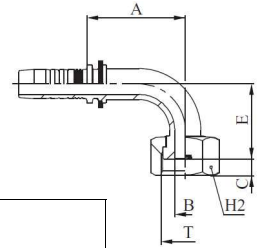

M22493

HEMBRA ORFS CODO 90° - SAE J516 / ISO 12151-1 (TUERCA LIBRE)

REF.	DIÁMETROS DE MANGUERA			ROSCAS	DIMENSIONES					
	DN	Pulgadas	Tamaño		T	B	A	C	E	H2
M22493-04-04	6	1/4"	- 04	9/16" - 18	4,0	27,5	8,2	22,0	17	
M22493-04-06	6	1/4"	- 04	11/16" - 16	7,0	27,5	9,5	22,0	22	
M22493-05-06	8	5/16"	- 05	11/16" - 16	7,0	32,0	9,5	23,0	22	
M22493-06-06	10	3/8"	- 06	11/16" - 16	6,0	30,0	9,5	24,0	22	
M22493-06-08	10	3/8"	- 06	13/16" - 16	9,3	30,0	11,0	26,5	24	
M22493-08-08	12	1/2"	- 08	13/16" - 16	9,3	40,5	11,0	30,0	24	
M22493-08-10	12	1/2"	- 08	1" - 14	11,5	40,5	13,5	30,0	30	
M22493-08-12	12	1/2"	- 08	1.3/16" - 12	13,9	39,5	14,5	37,5	36	
M22493-10-10	16	5/8"	- 10	1" - 14	11,5	48,0	13,5	37,5	30	
M22493-10-12	16	5/8"	- 10	1.3/16" - 12	13,9	48,0	14,5	41,0	36	
M22493-12-12	19	3/4"	- 12	1.3/16" - 12	13,9	56,5	14,5	48,0	36	
M22493-12-16	19	3/4"	- 12	1.7/16" - 12	19,8	56,5	14,8	47,5	41	
M22493-16-16	25	1"	- 16	1.7/16" - 12	19,8	71,5	14,8	56,0	41	
M22493-16-20	25	1"	- 16	1.11/16" - 12	26,0	71,5	14,8	58,5	50	
M22493-20-20	31	1.1/4"	- 20	1.11/16" - 12	26,0	83,0	14,8	66,0	50	
M22493-24-24	38	1.1/2"	- 24	2" - 12	32,0	102,0	14,8	79,5	60